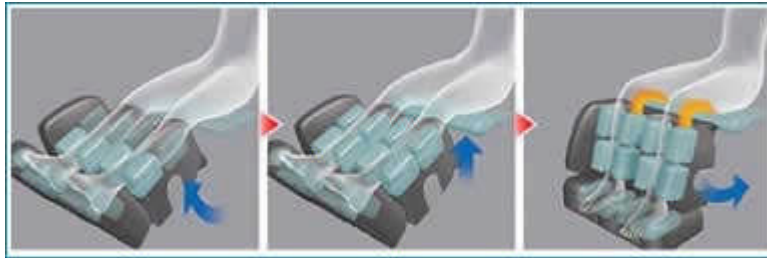

## OM-510 Features

Available Colors:

Massage Features:

Rolling

Multi-Directional Kneading

Tapping & Kneading

Knock

Dual Headrest Pillow:

Therapeutic Massage:

Grab & Stretches

210 Degree 3D Air Pressure Foot & Leg Massage Function:

Remote Control: